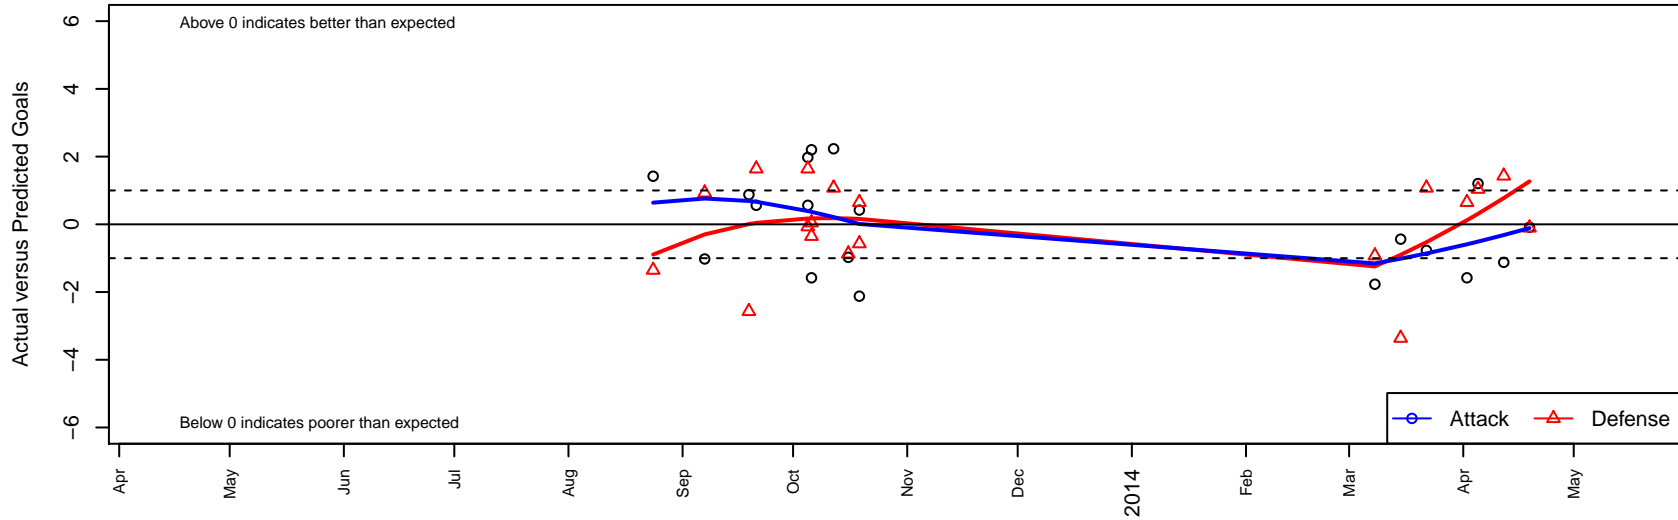

Venues played:

Idaho D3 Division 2 U14

GEM State Challenge U13/U14B U13

Spr Idaho D3 U14 Boys Division 2 U14

Idaho Rush Azul B99
 Dots are actual minus expected GF (blue circles) and GA (red triangles).
 Blue line is smoothed change in attack strength. Red is smoothed change in defense strength.